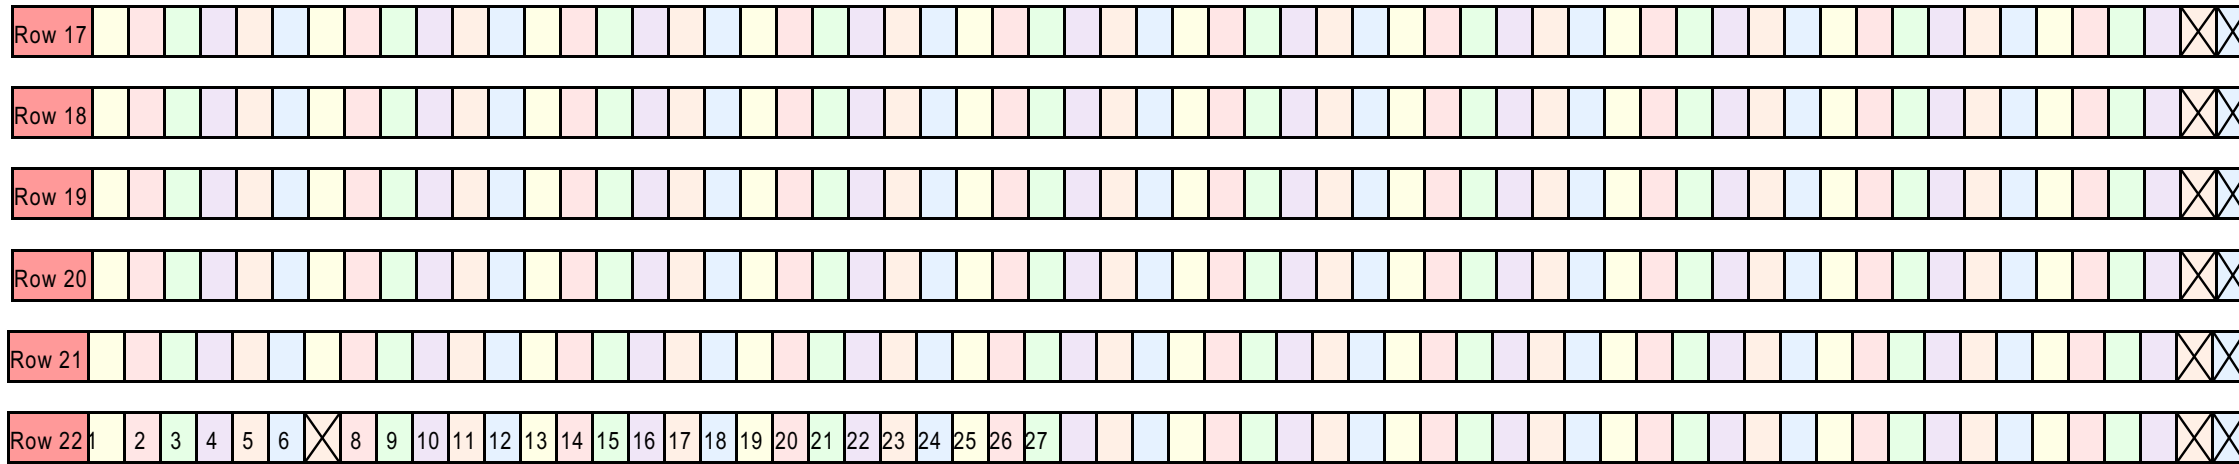

# St. Ignatius Parish Cemetery Layout

January, 2023

# St. Ignatius Parish Cemetery Layout

January, 2023

GATE

NOTES: 1) Not to Scale, 51-59 plots per row 2) Row 22 reserved for cremations 3) Rows 17 - 21 are currently unused  
Plot 7 used for path

MAIN GATE